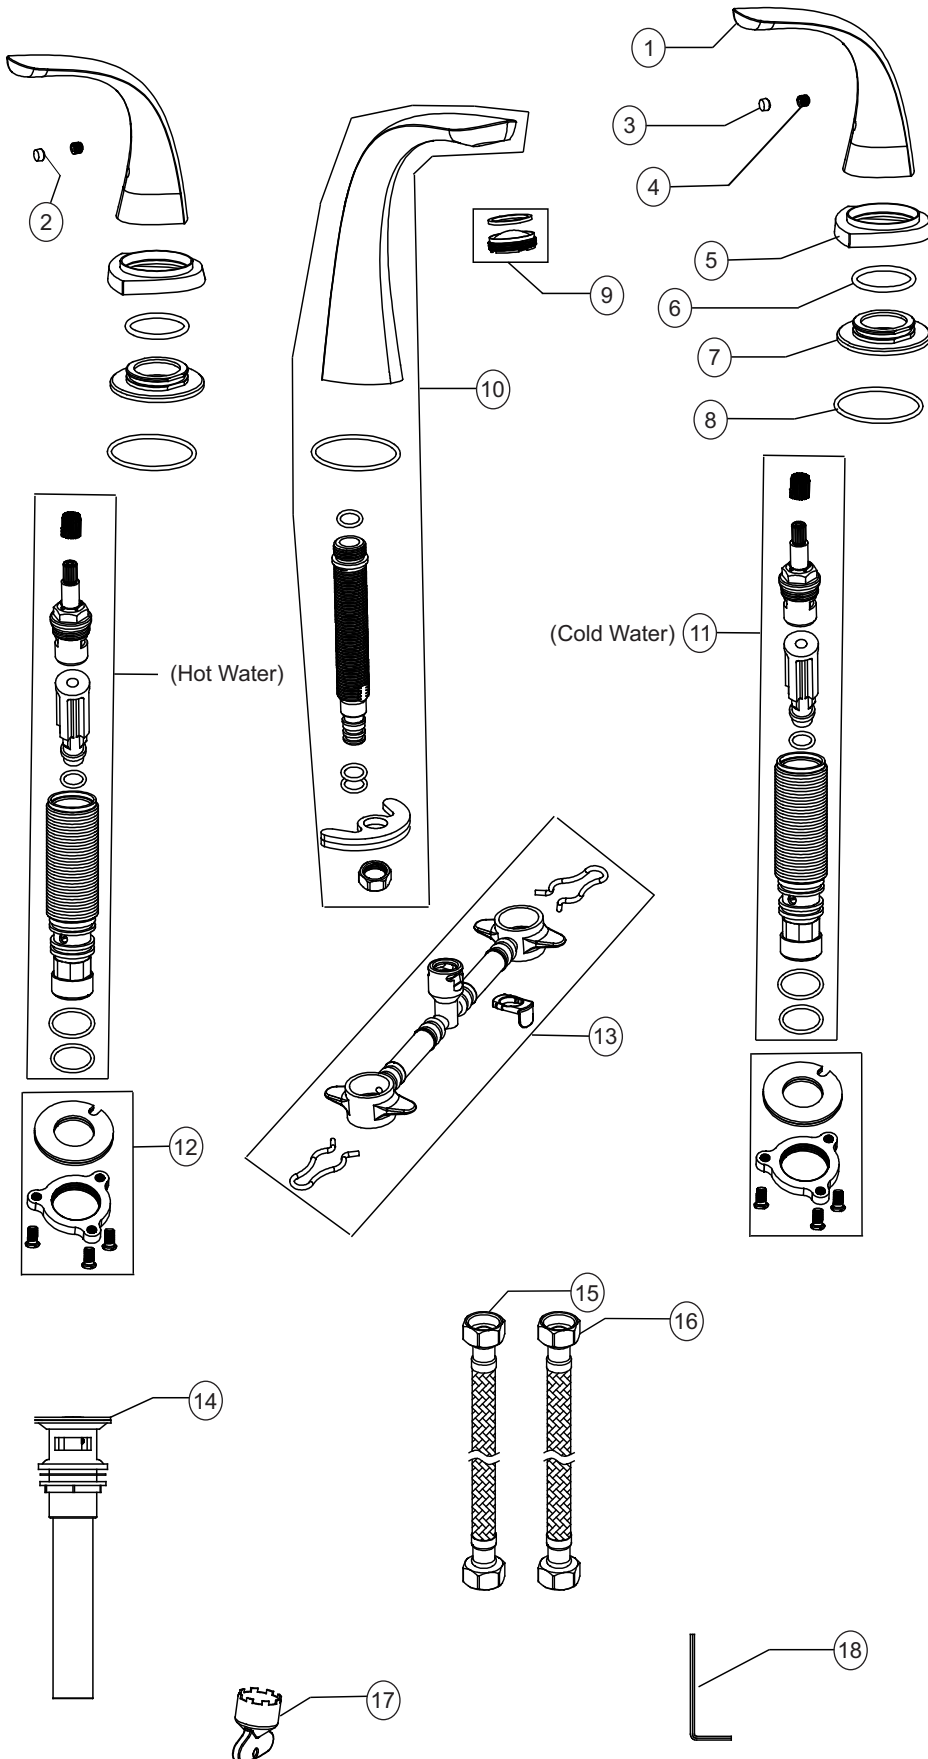

Parts Breakdown

BA-320-02

Widespread Bathroom Faucet

No.	Description	Quantity
1	Handle	2
2	Rubber (Red)	1
3	Rubber (Blue)	1
4	Screw	2
5	Handle Base	2
6	O-ring	2
7	Cartridge Nut	2
8	O-ring	2
9	Aerator	1
10	Spout Kit	1
11	Valve Kit	2
12	Fixing Kit	2
13	Connection Hose	1
14	Pop Up Drain	1
15	Supply Line (Hot Water)	1
16	Supply Line (Cold Water)	1
17	Aerator Wrench	1
18	Allen Key	1